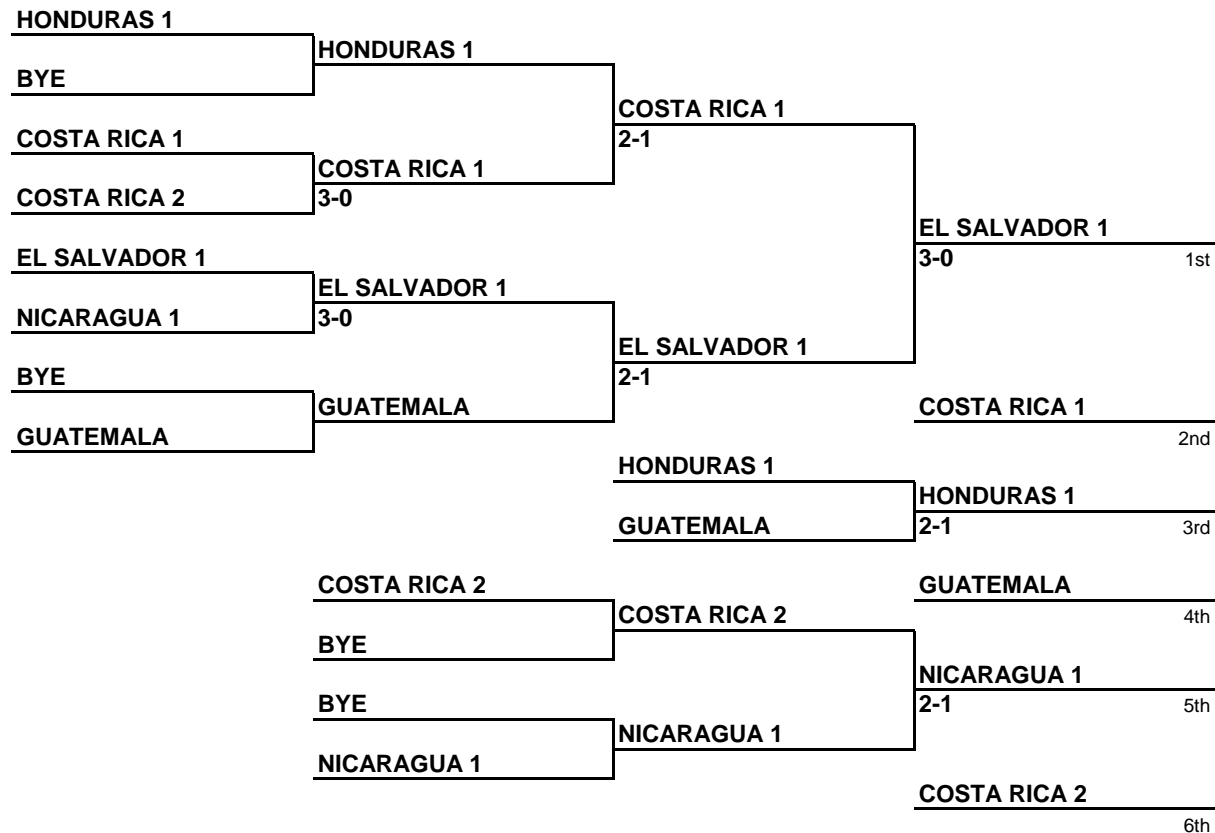

CONTECA U12 VAR

FST
16-17 OCTUBRE

Main Draw

Referee : HUGO CASTILLO