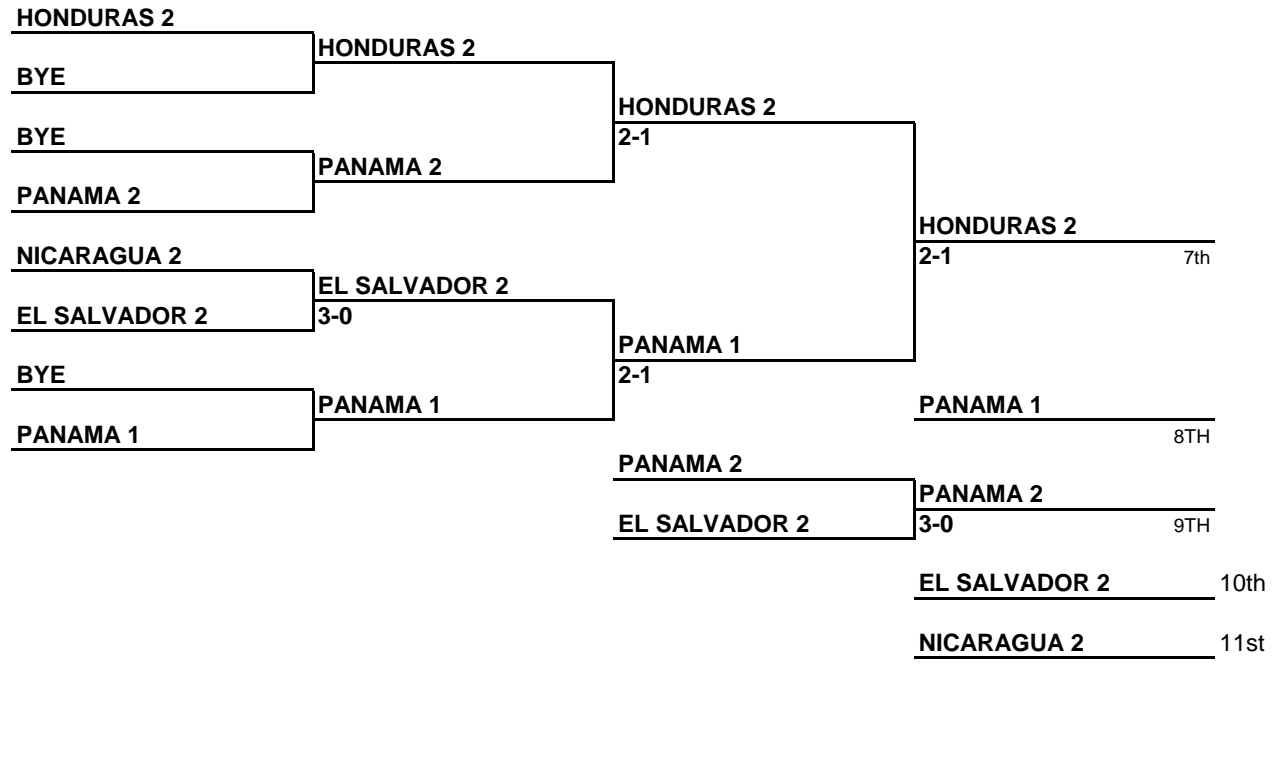

CONTECA U12 VAR

FST
16-17 OCTUBRE

7h -11th Play-off

Referee : HUGO CASTILLO