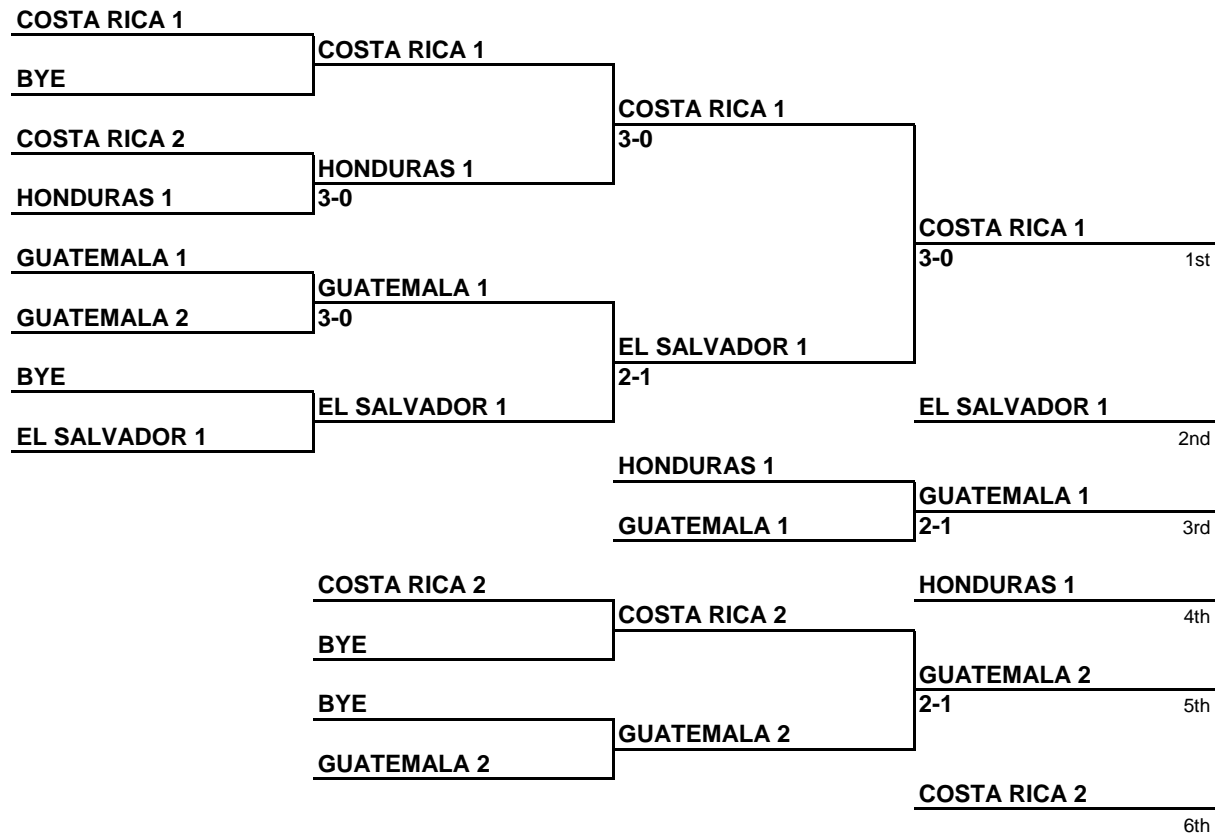

CONTECA U12 FEM

FST
16-17 OCTUBRE

Main Draw

Referee : HUGO CASTILLO